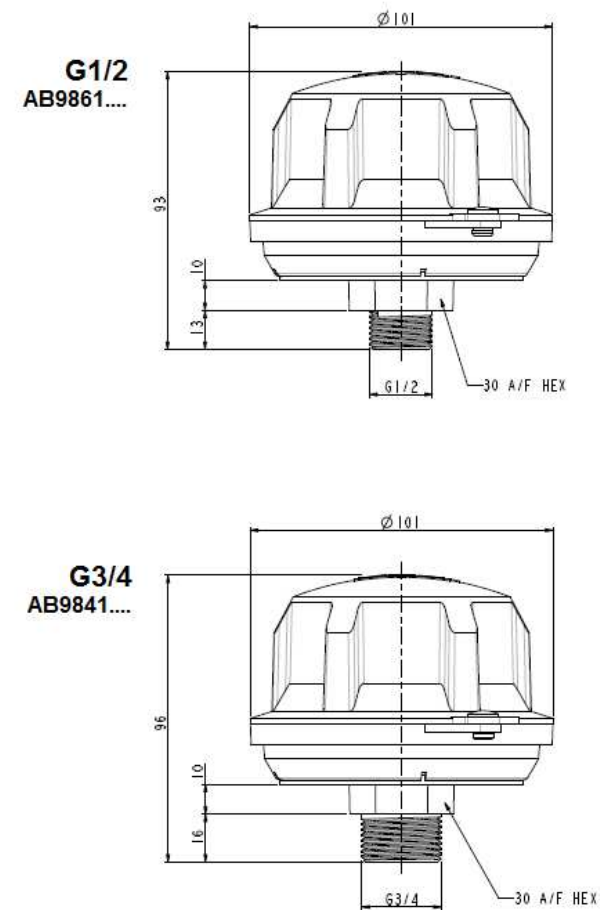

40mm diameter version

70mm diameter version

101mm diameter version

Dimensions in mm

Screw-On Breathers Nylon
Dimensional drawing