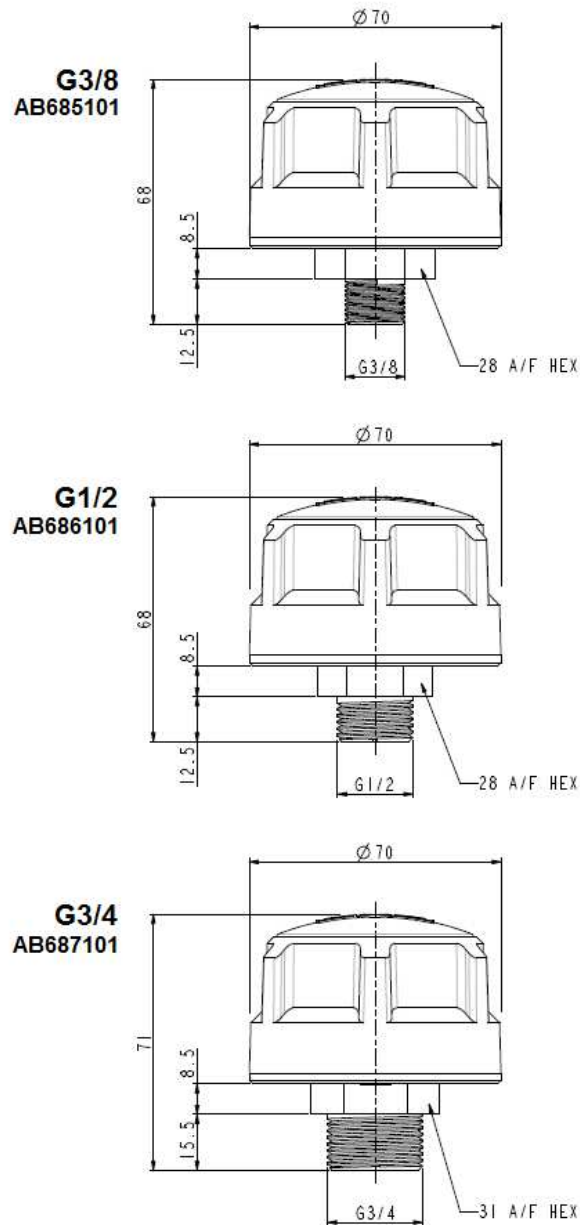

40mm diameter version

70mm diameter version

101mm diameter version

Dimensions in mm

Screw-On Breathers Nylon
Dimensional drawing