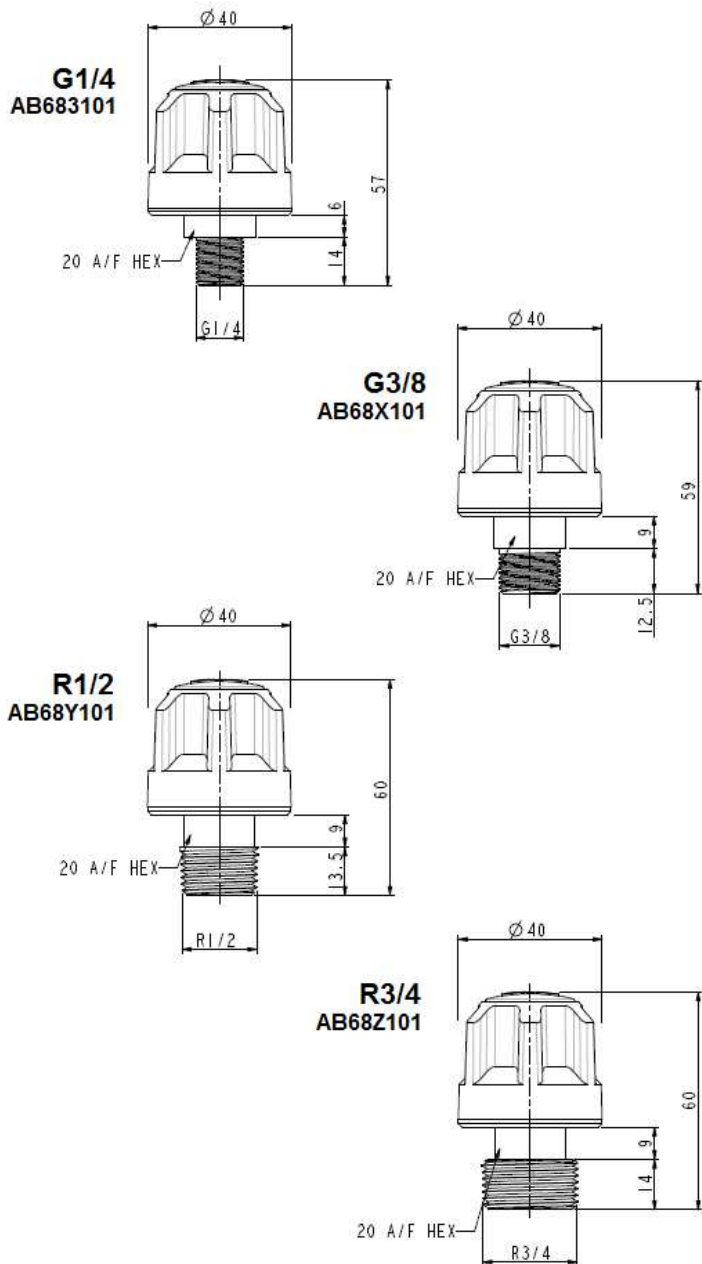

40mm diameter version

70mm diameter version

101mm diameter version

Dimensions in mm

Screw-On Breathers Nylon
Dimensional drawing